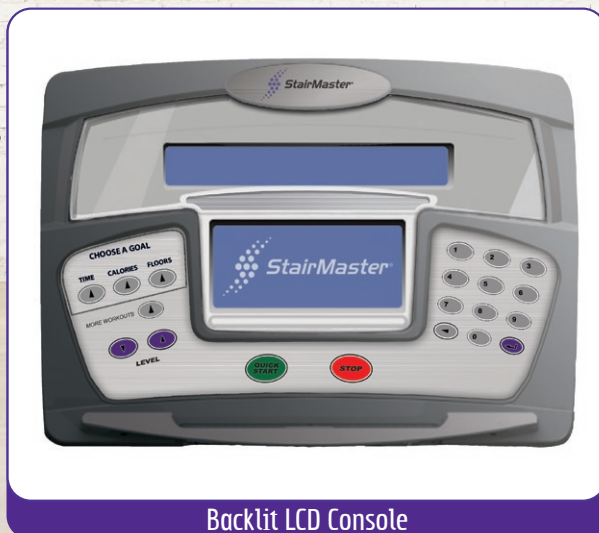

## Console Options and Features:

At the heart of the new StairClimber 5 experience are three new choices of displays to suit your facility's needs.

10" Touch Screen Console

### 10" Touch Screen Console with Integrated TV Tuner (TSE-1)

- Intuitive and attractive touch screen LCD display
- Integrated TV tuner allows television viewing on console during workout
- The Landmark Challenge engages users as they watch their progress up well-known landmarks from around the world
- iPod video playback, charging and audio control capability

### 10" Touch Screen Console (TS-1)

- Intuitive and attractive touch screen LCD display
- The Landmark Challenge engages users as they watch their progress up well-known landmarks from around the world
- iPod video playback, charging and audio control capability
- Optional 15" LCD TV (NV916) mounts above console