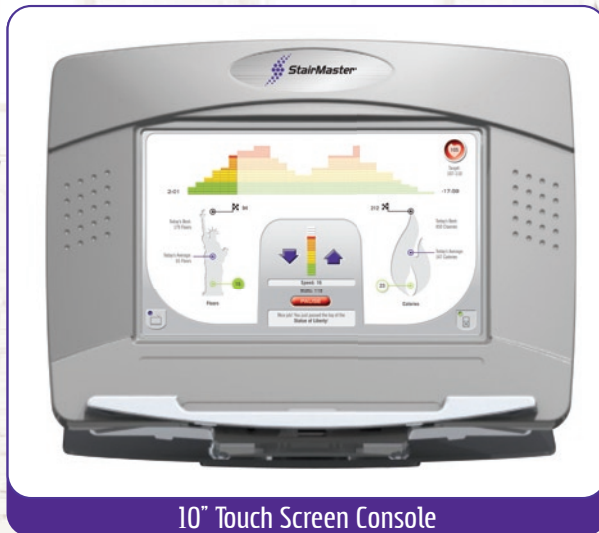

Ergo-bar hand grip that provide alternative hand positions.

Accessory storage area.

Injection-molded plastic shrouding with lighter, modern color scheme.

StairMaster®

Console Options and Features:

At the heart of the new StepMill® 5 experience are three new choices of displays to suit your facility's needs.

10" Touch Screen Console

10" Touch Screen Console with Integrated TV Tuner (TSE-1)

- Intuitive and attractive touch screen LCD display
- Integrated TV tuner allows television viewing on console during workout
- The Landmark Challenge engages users as they watch their progress up well-known landmarks from around the world
- iPod video playback, charging and audio control capability

10" Touch Screen Console (TS-1)

- Intuitive and attractive touch screen LCD display
- The Landmark Challenge engages users as they watch their progress up well-known landmarks from around the world
- iPod video playback, charging and audio control capability
- Optional 15" LCD TV (NV916) mounts above console

Additional Accessories: 15" LCD Television (NV916)

- LCD display designed specifically to handle the facility environment
- Integrated function key pad for direct access to channel selection
- Optional TV remote features 10-key pad on/off, volume, channel select and replaceable headphone jack
- Optional telescoping TV stand can be adjusted from a height of 58" to 91" (147cm to 231cm)